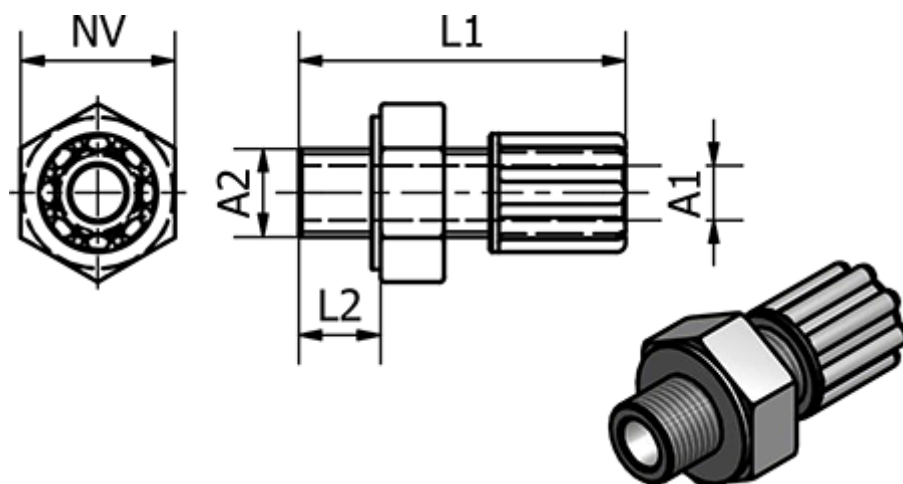

Data Sheet

Article number: 58612003

Description: Push-on 120.03, Ø8/10 - G 1/8"
Straight

Measures

Ext. Hose Diameter A1	= 8/10
L1	= 40
L2	= 8
NV	= 19
Thread A2	= G 1/8"